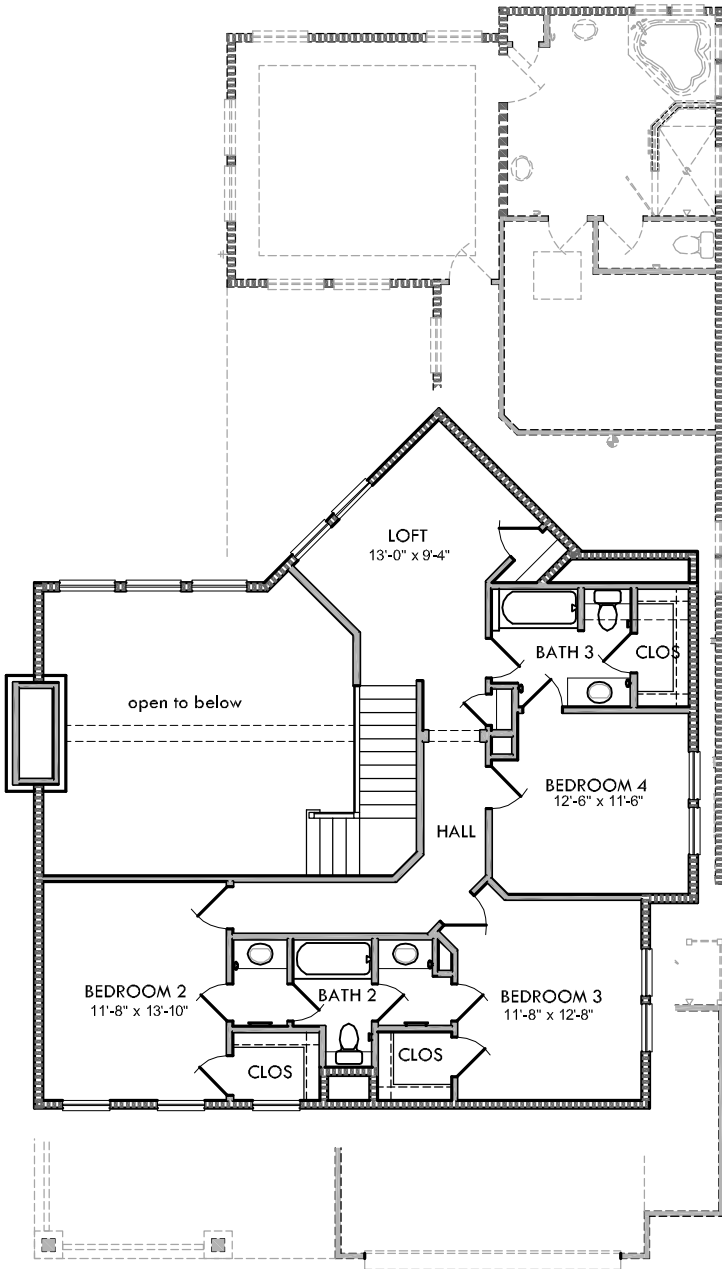

KURK★HOMES

Custom Builders

3067 S.F.
43'-6" x 79'-0"
14-064

17 Jun 15

Plans, specifications, community amenities, standard features, availability and prices are subject to change without notice. Calculations for square footage are approximate.