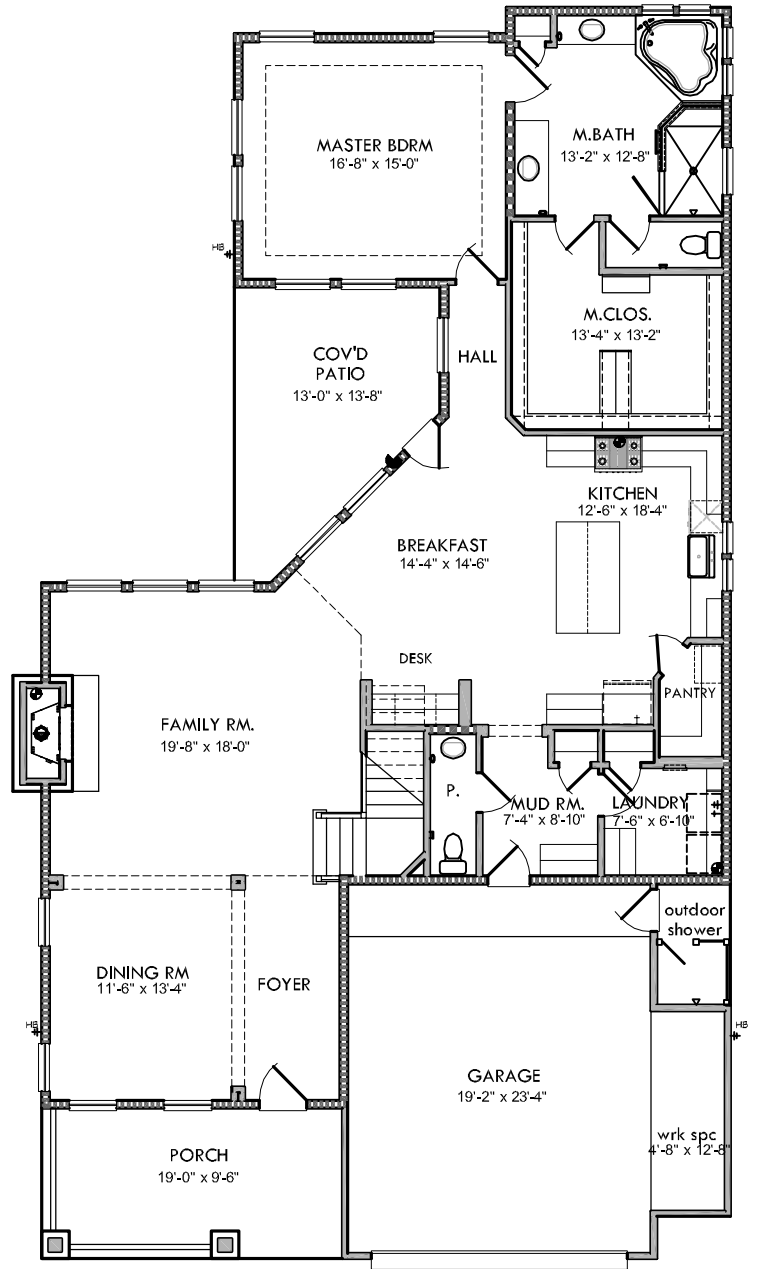

KURK★HOMES

Custom Builders

3067 S.F.
43'-6" x 79'-0"
14-064

17 Jun 15

Plans, specifications, community amenities, standard features, availability and prices are subject to change without notice. Calculations for square footage are approximate.