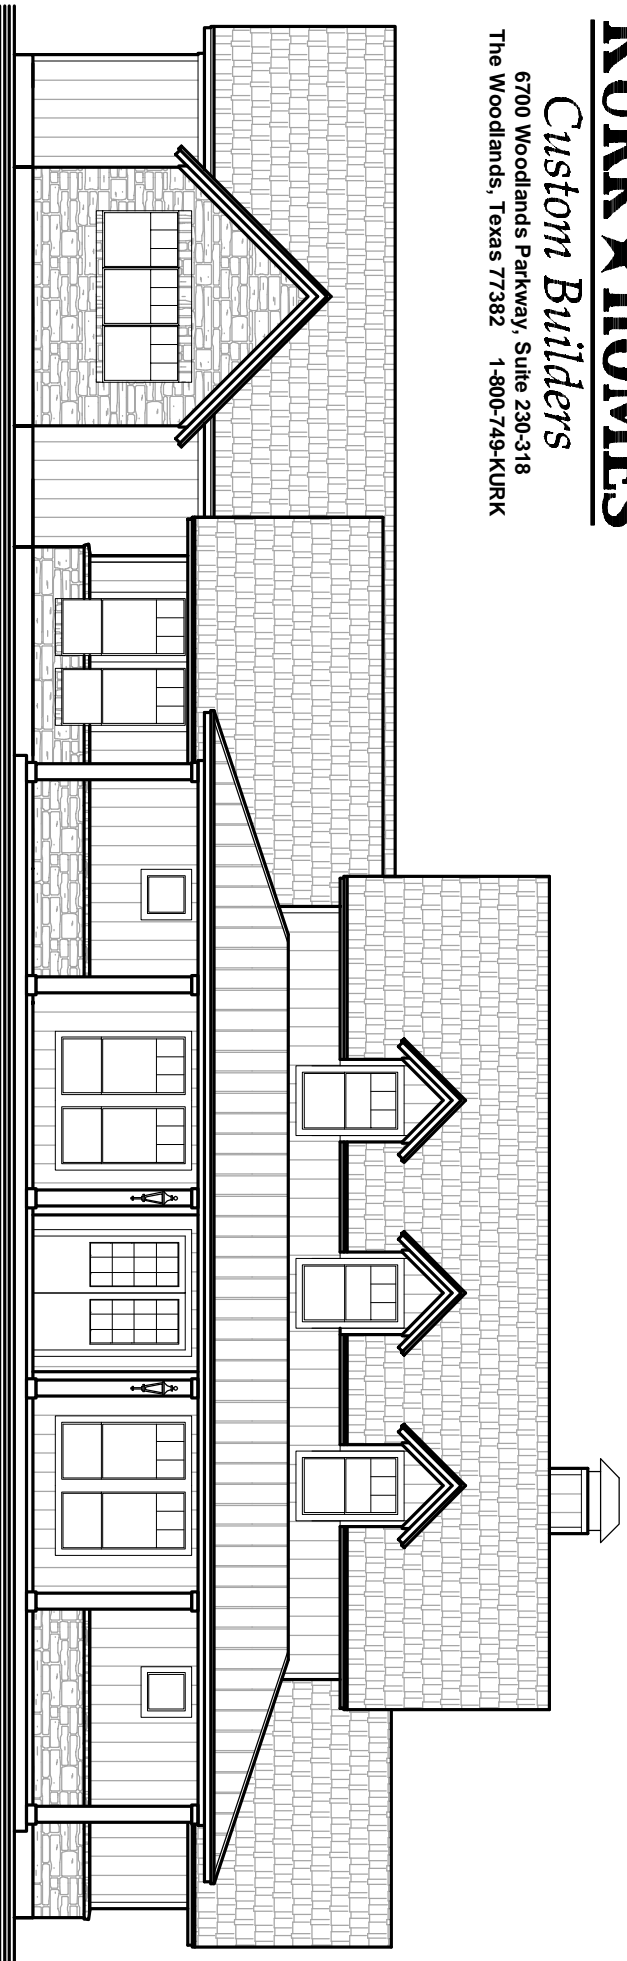

KURK★HOMES

Custom Builders

6700 Woodlands Parkway, Suite 230-318
The Woodlands, Texas 77382 1-800-749-KURK

FRONT ELEVATION

REAR ELEVATION

Sandy Creek

KURK★HOMES

Custom Builders

6700 Woodlands Parkway, Suite 230-318
The Woodlands, Texas 77382 1-800-749-KURK

LEFT ELEVATION

RIGHT ELEVATION

Plans, specifications, community amenities, standard features, availability and prices are subject to change without notice. Calculations for square footage are approximate.

Sandy Creek