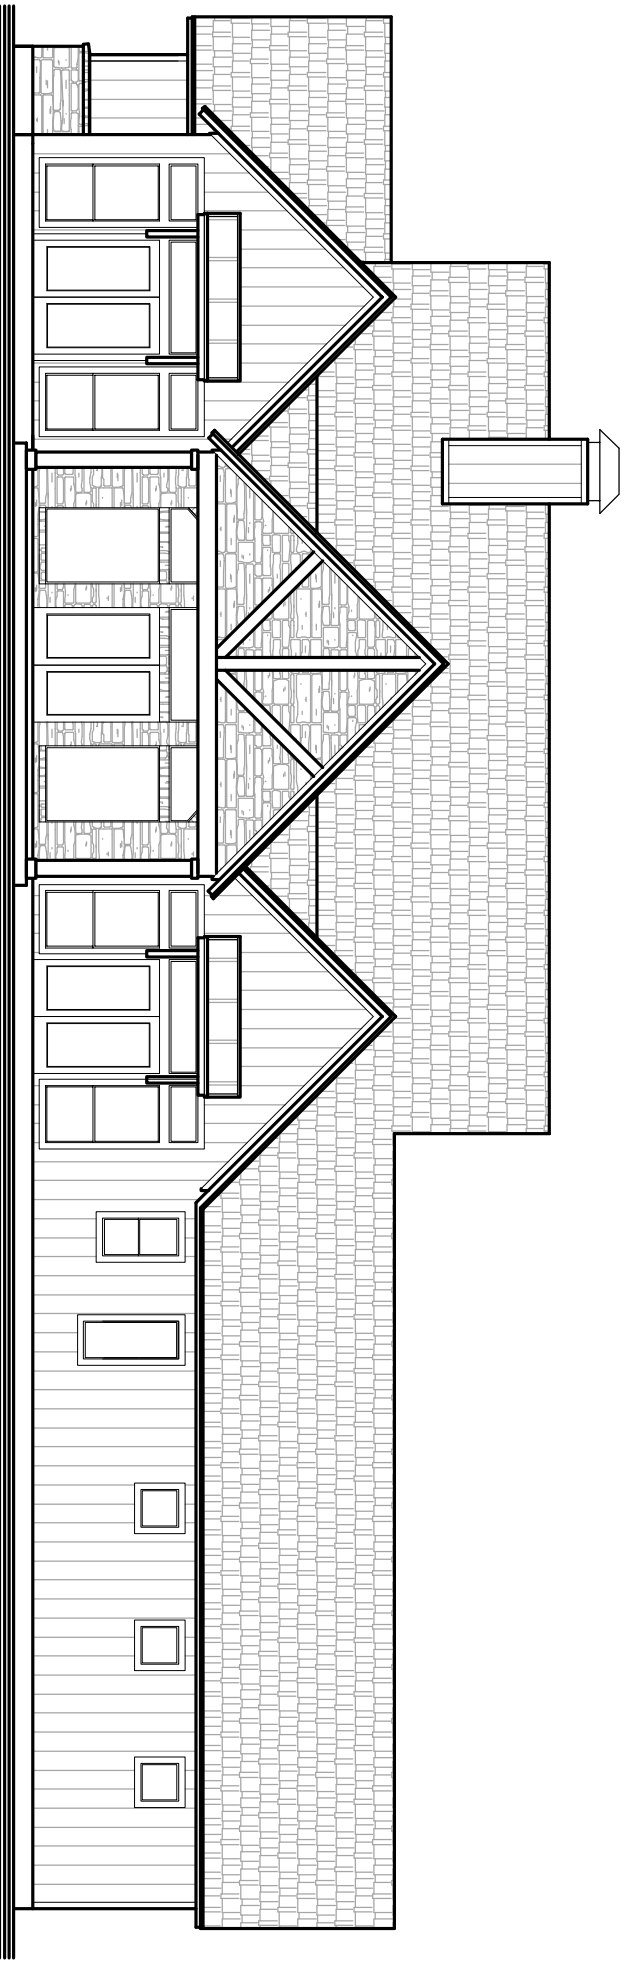

KURK★HOMES

Custom Builders

6700 Woodlands Parkway, Suite 230-318
The Woodlands, Texas 77382 1-800-749-KURK

FRONT ELEVATION

REAR ELEVATION

Sandy Creek

KURK★HOMES

Custom Builders

6700 Woodlands Parkway, Suite 230-318
The Woodlands, Texas 77382 1-800-749-KURK

LEFT ELEVATION

RIGHT ELEVATION

Plans, specifications, community amenities, standard features, availability and prices are subject to change without notice. Calculations for square footage are approximate.

Sandy Creek