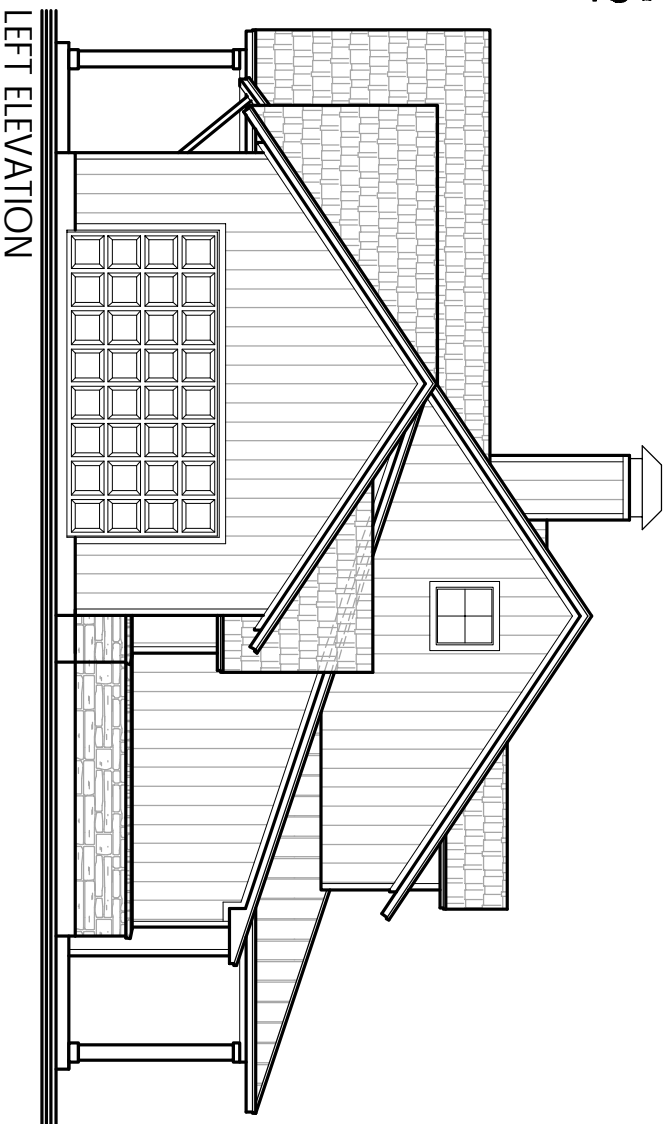

KURK★HOMES

Custom Builders

6700 Woodlands Parkway, Suite 230-318
The Woodlands, Texas 77382 1-800-749-KURK

FRONT ELEVATION

REAR ELEVATION

Sandy Creek

KURK★HOMES

Custom Builders

6700 Woodlands Parkway, Suite 230-318
The Woodlands, Texas 77382 1-800-749-KURK

LEFT ELEVATION

RIGHT ELEVATION

Plans, specifications, community amenities, standard features, availability and prices are subject to change without notice. Calculations for square footage are approximate.

Sandy Creek