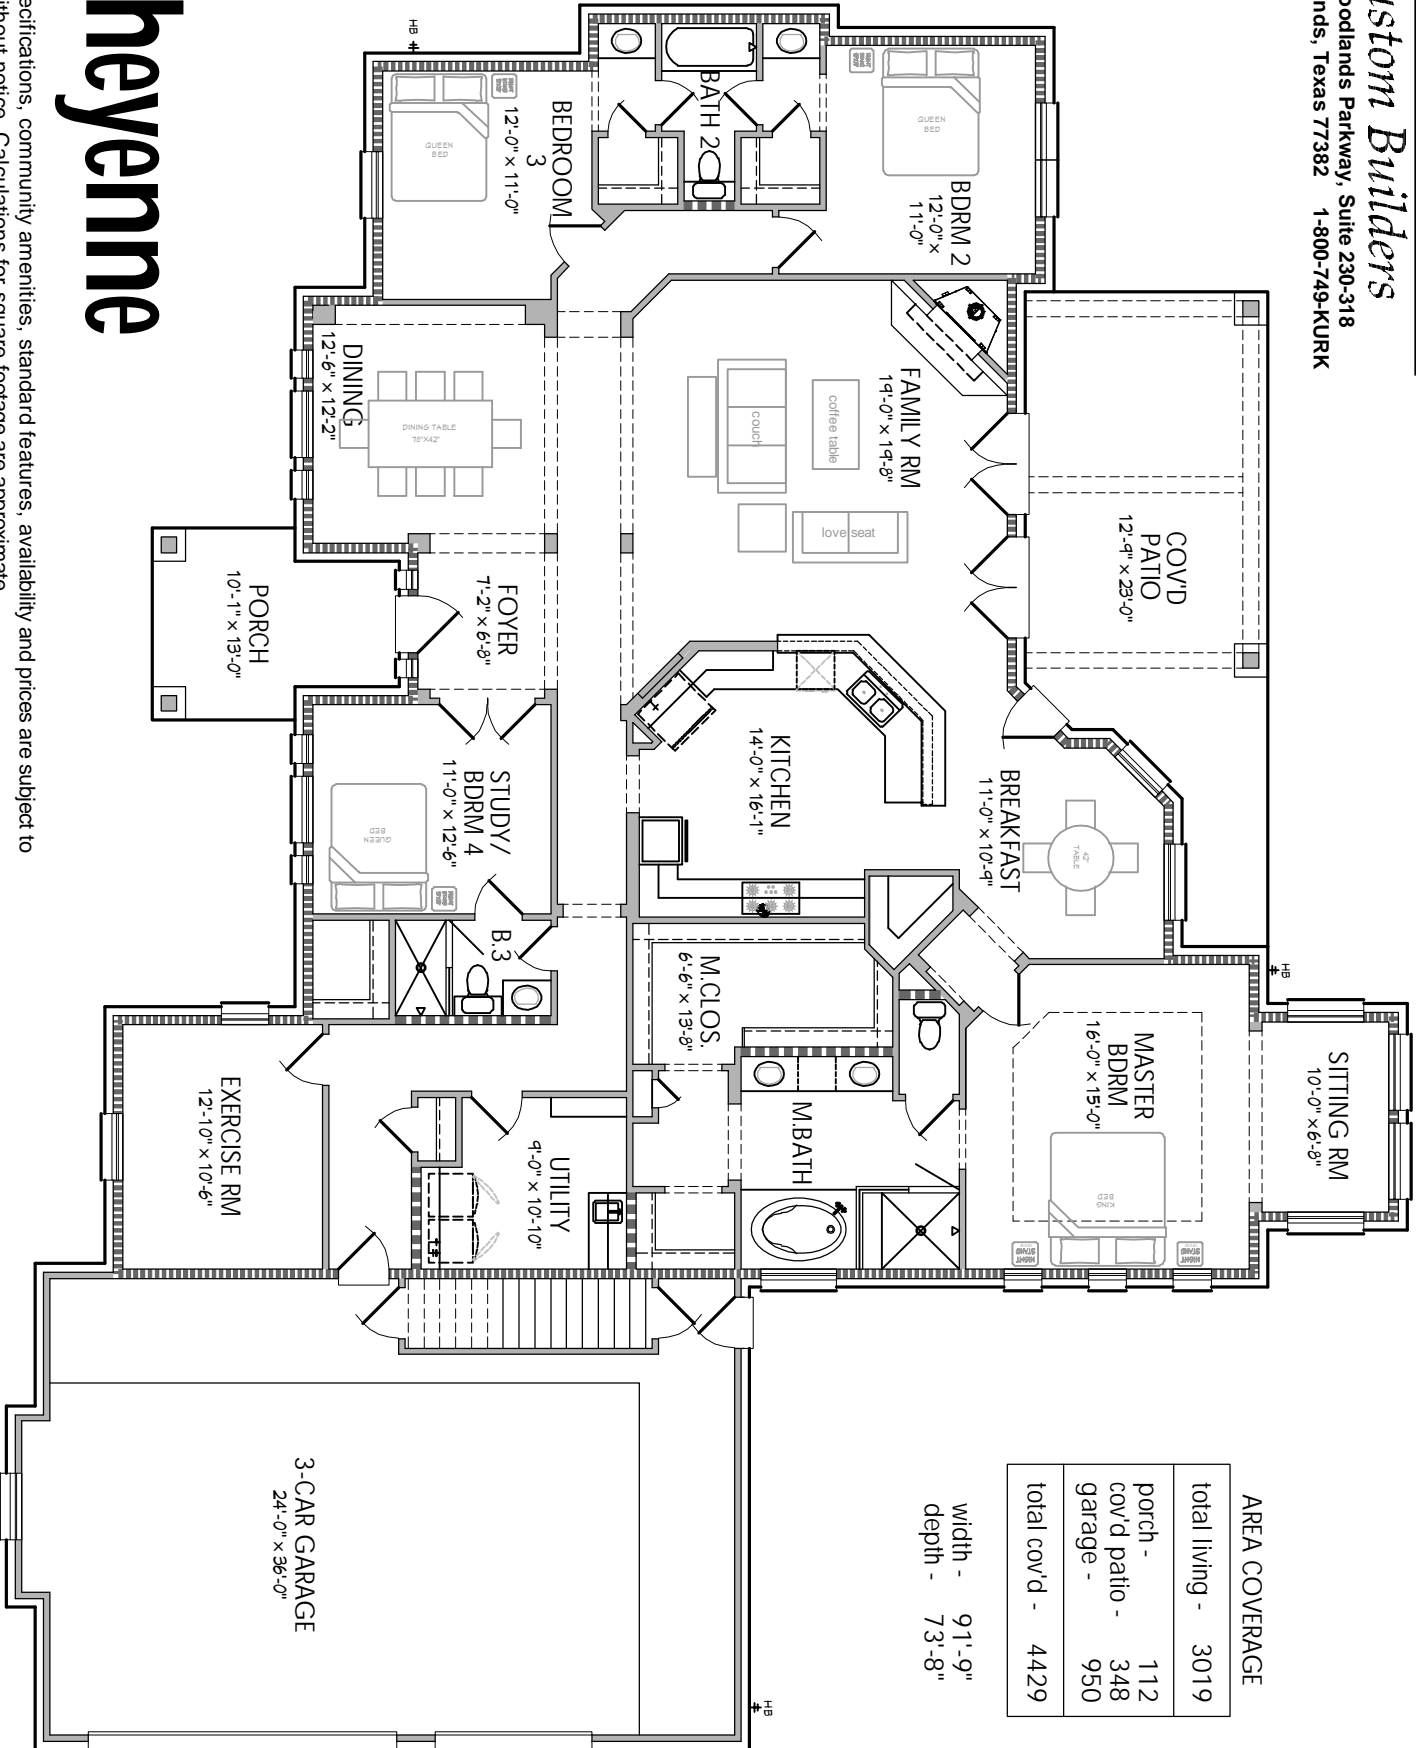

KURK★HOMES

Custom Builders

6700 Woodlands Parkway, Suite 230-318
The Woodlands, Texas 77382 1-800-749-KURK

Plans, specifications, community amenities, standard features, availability and prices are subject to change without notice. Calculations for square footage are approximate.