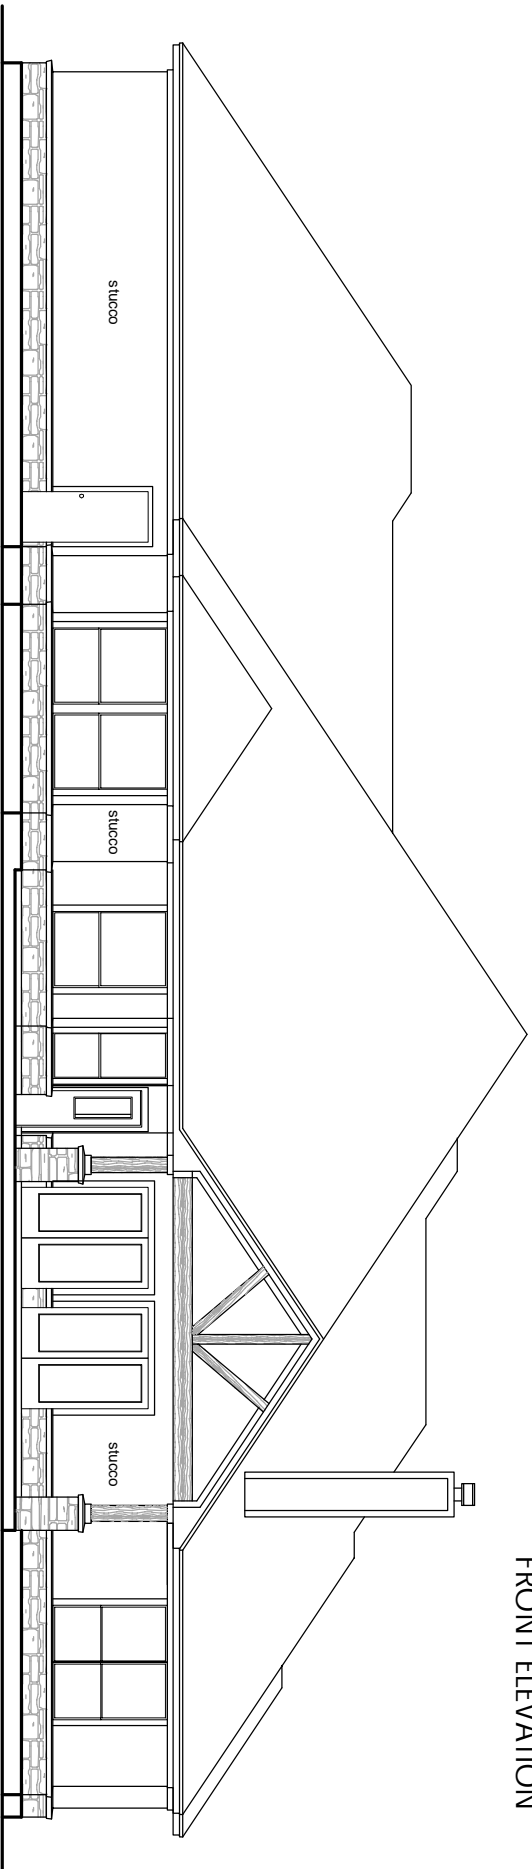

KURK★HOMES

Custom Builders

6700 Woodlands Parkway, Suite 230-318
The Woodlands, Texas 77382 1-800-749-KURK

FRONT ELEVATION

REAR ELEVATION

Cheyenne

Plans, specifications, community amenities, standard features, availability and prices are subject to change without notice. Calculations for square footage are approximate.