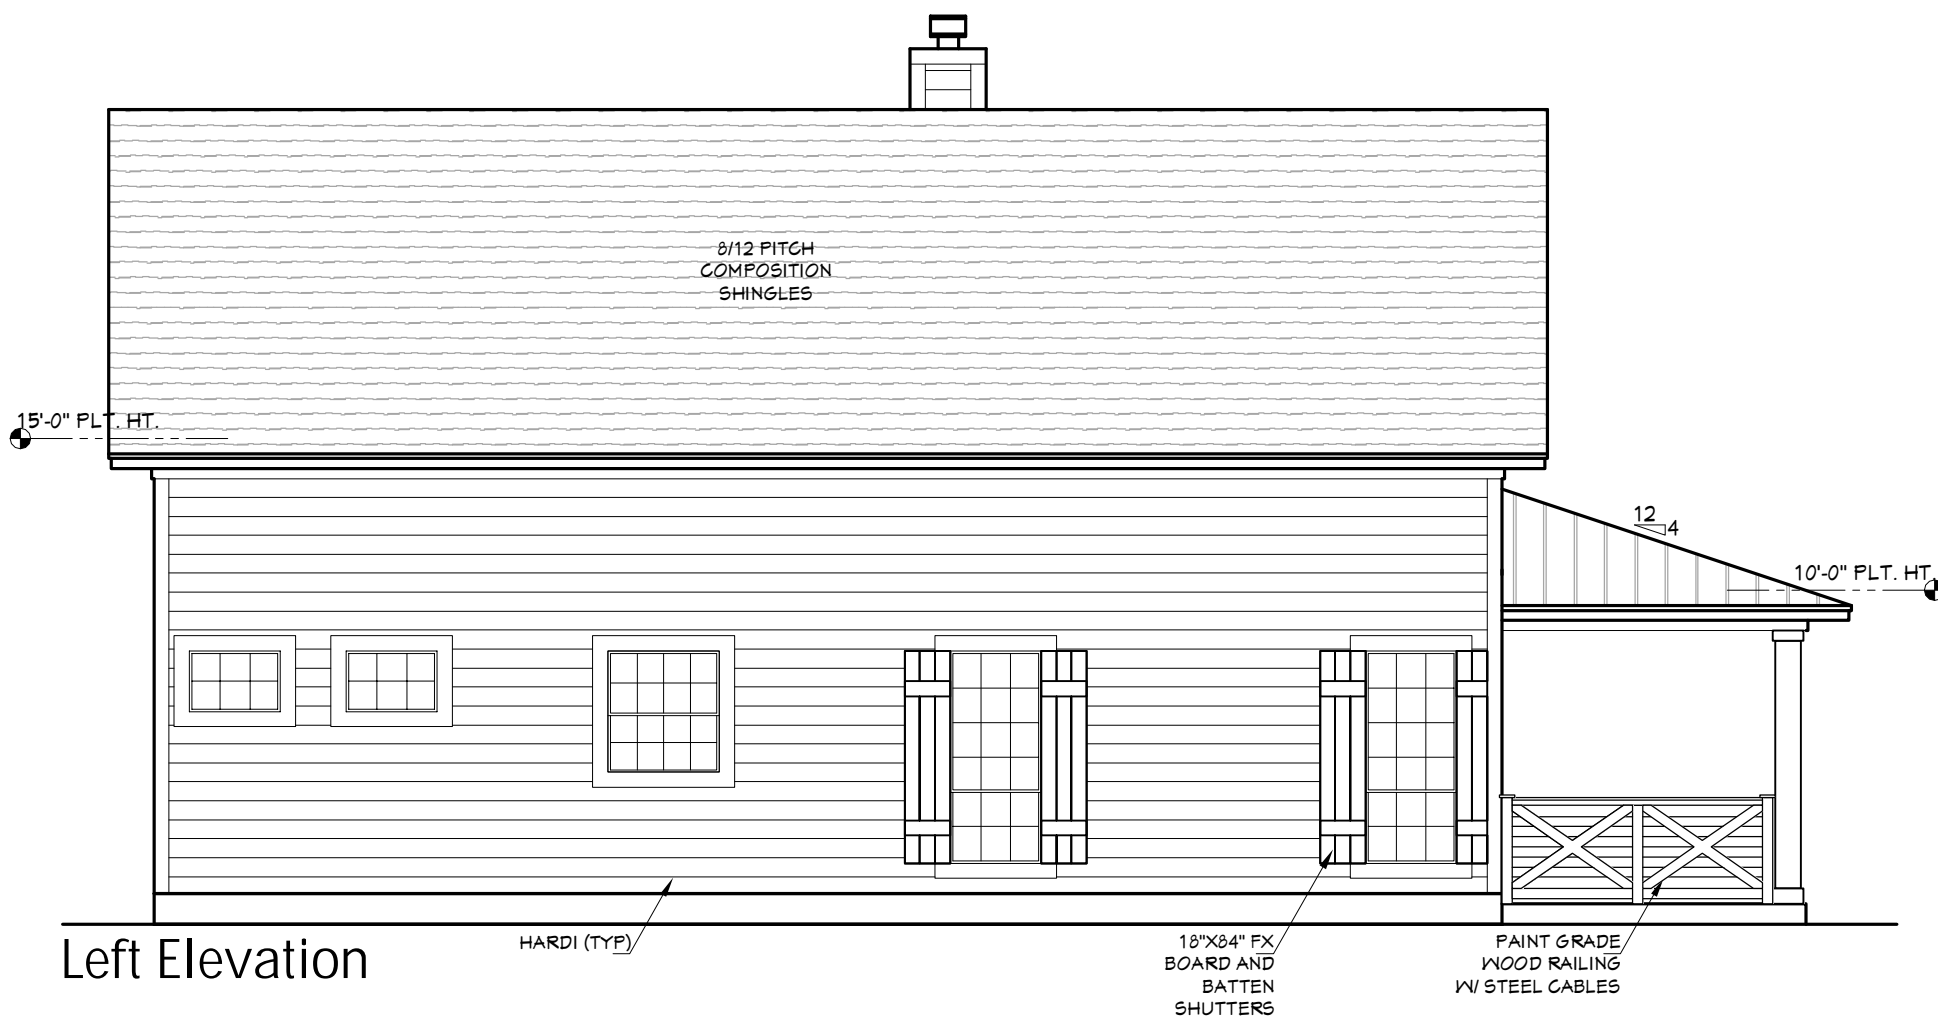

KURK★HOMES

Custom Builders

square footage	
first floor	1377
second floor	0
total	1377
garage	0
porch/patio	560
total cov'd	1937
add'l flatwork	0

Farmhouse Retreat

26 Sep 16 Plans, specifications, community amenities, standard features, availability and prices are subject to change without notice. Calculations for square footage are approximate.

KURK★HOMES

Custom Builders

Farmhouse Retreat

26 Sep 16 Plans, specifications, community amenities, standard features, availability and prices are subject to change without notice. Calculations for square footage are approximate.