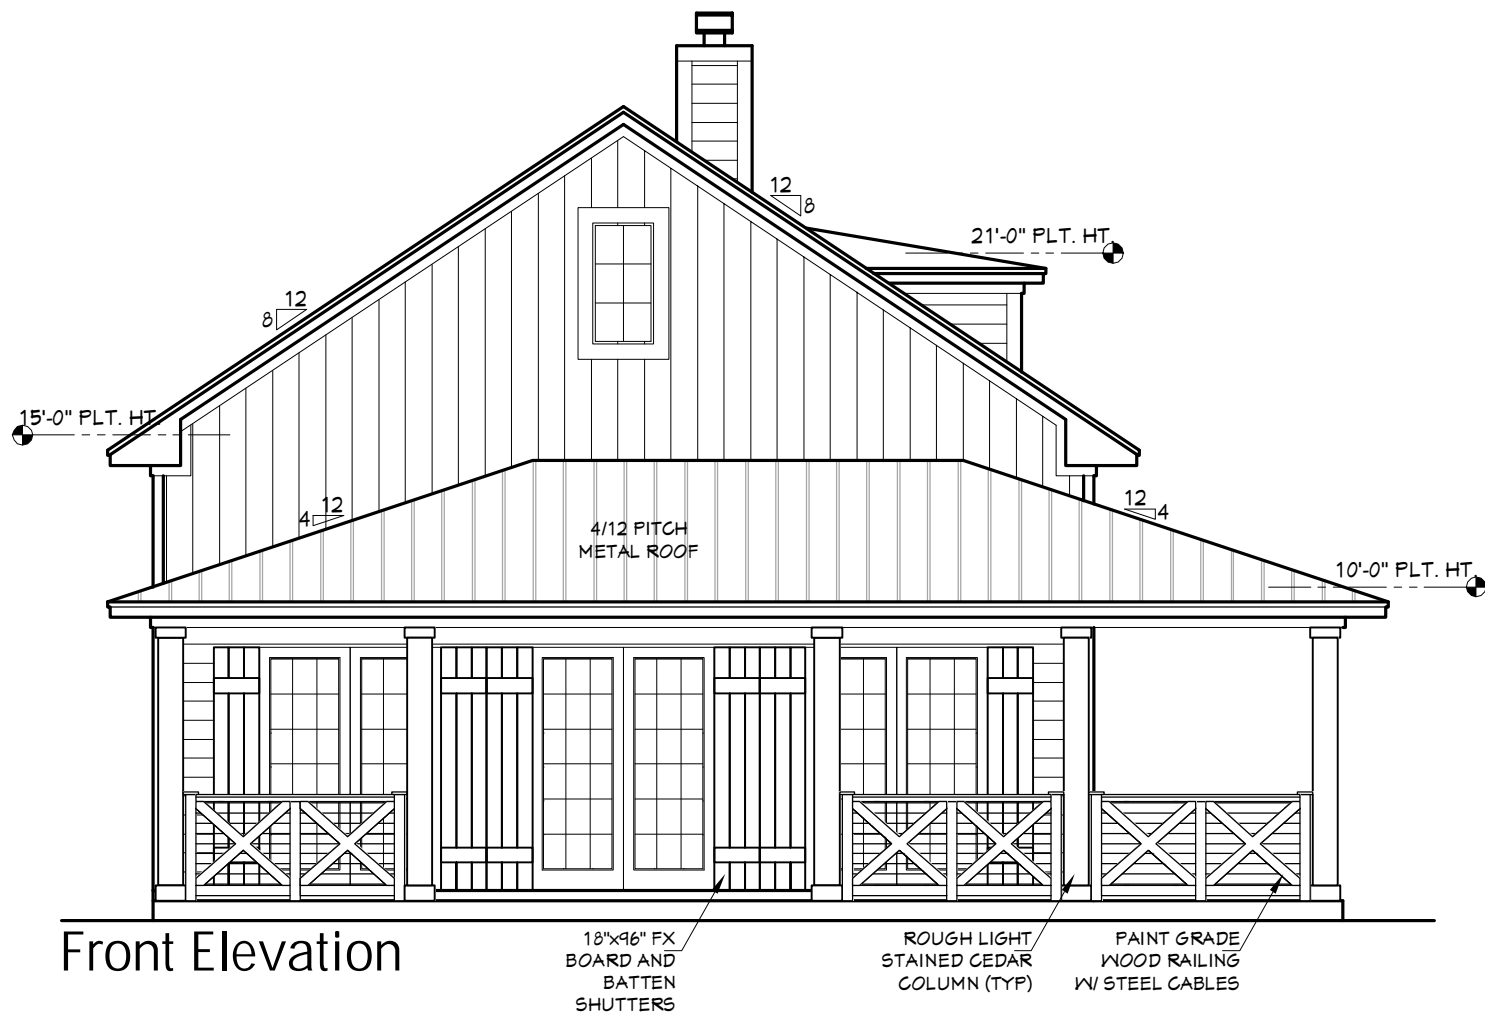

KURK★HOMES

Custom Builders

Farmhouse Retreat

26 Sep 16 Plans, specifications, community amenities, standard features, availability and prices are subject to change without notice. Calculations for square footage are approximate.