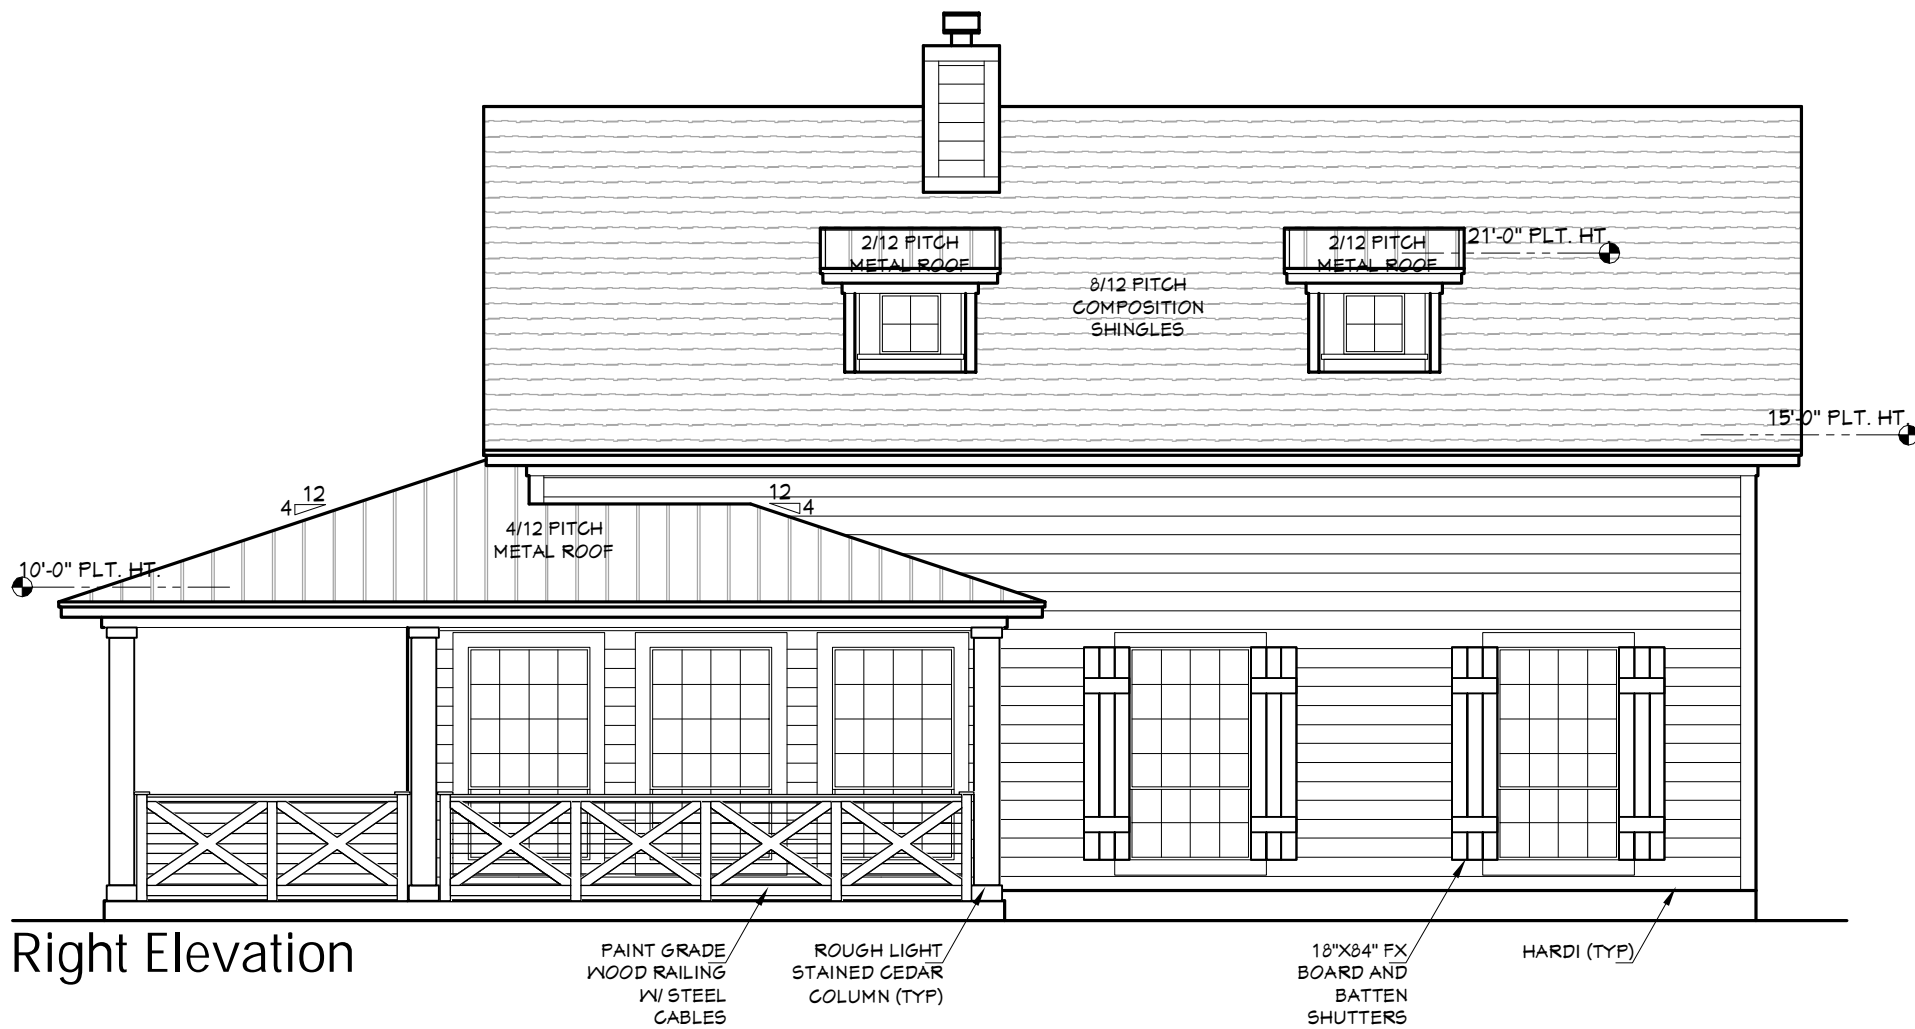

KURK★HOMES

Custom Builders

square footage	
first floor	1377
second floor	0
total	1377
garage	0
porch/patio	560
total cov'd	1937
add'l flatwork	0

Farmhouse Retreat

26 Sep 16 Plans, specifications, community amenities, standard features, availability and prices are subject to change without notice. Calculations for square footage are approximate.

KURK★HOMES

Custom Builders

Farmhouse Retreat

26 Sep 16 Plans, specifications, community amenities, standard features, availability and prices are subject to change without notice. Calculations for square footage are approximate.