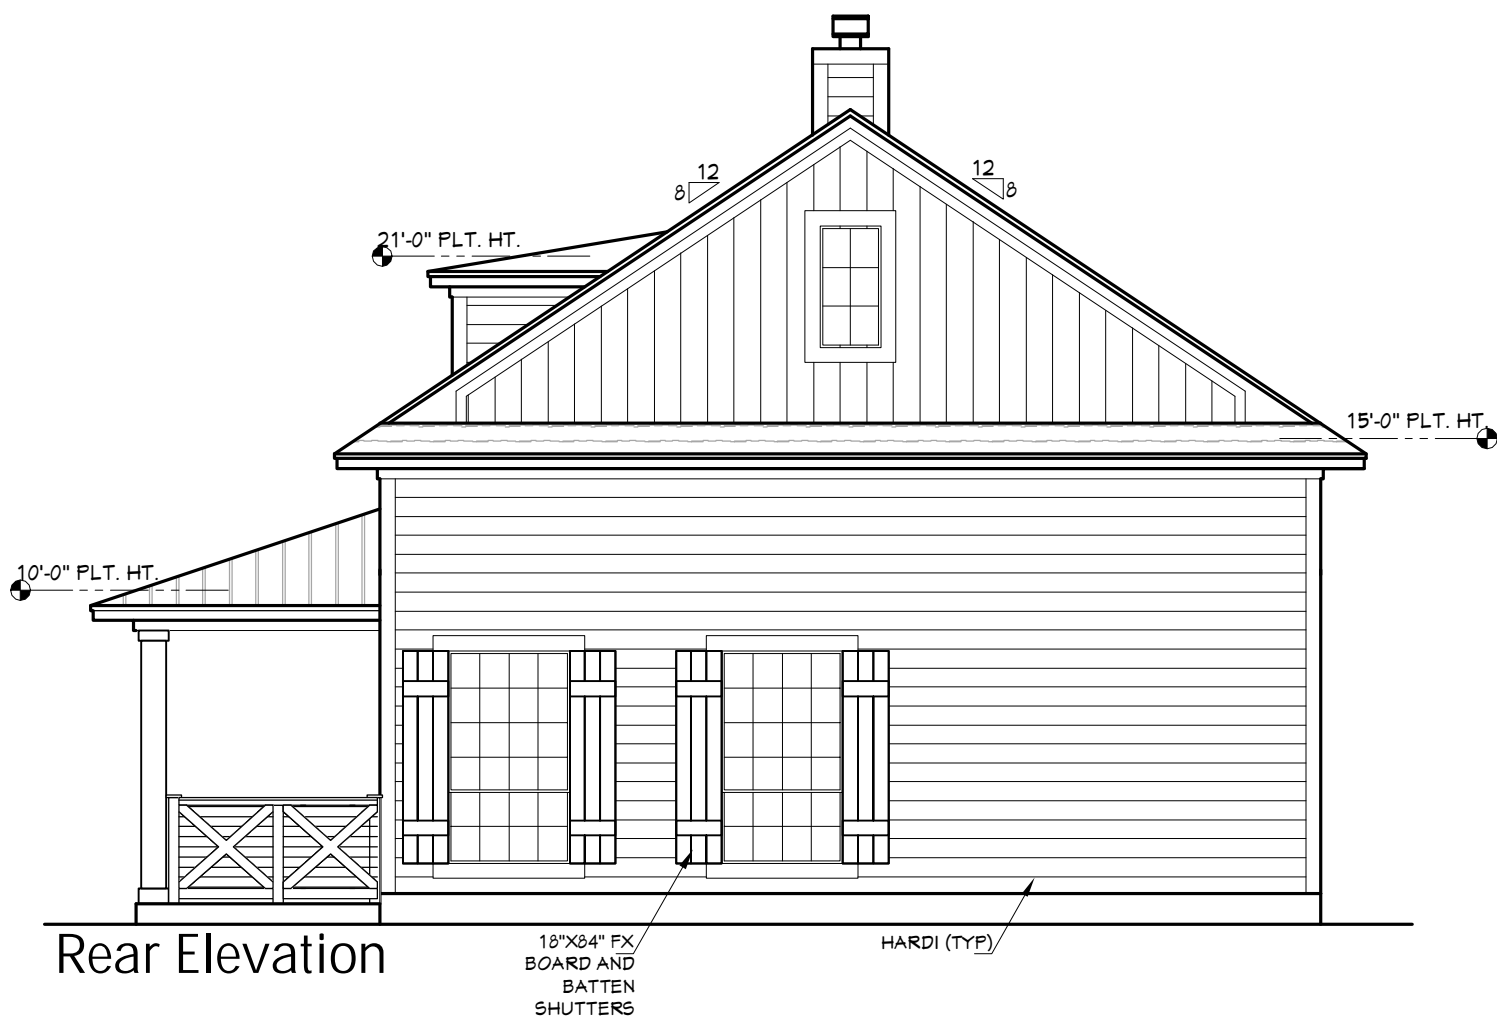

KURK★HOMES

Custom Builders

Farmhouse Retreat

26 Sep 16 Plans, specifications, community amenities, standard features, availability and prices are subject to change without notice. Calculations for square footage are approximate.