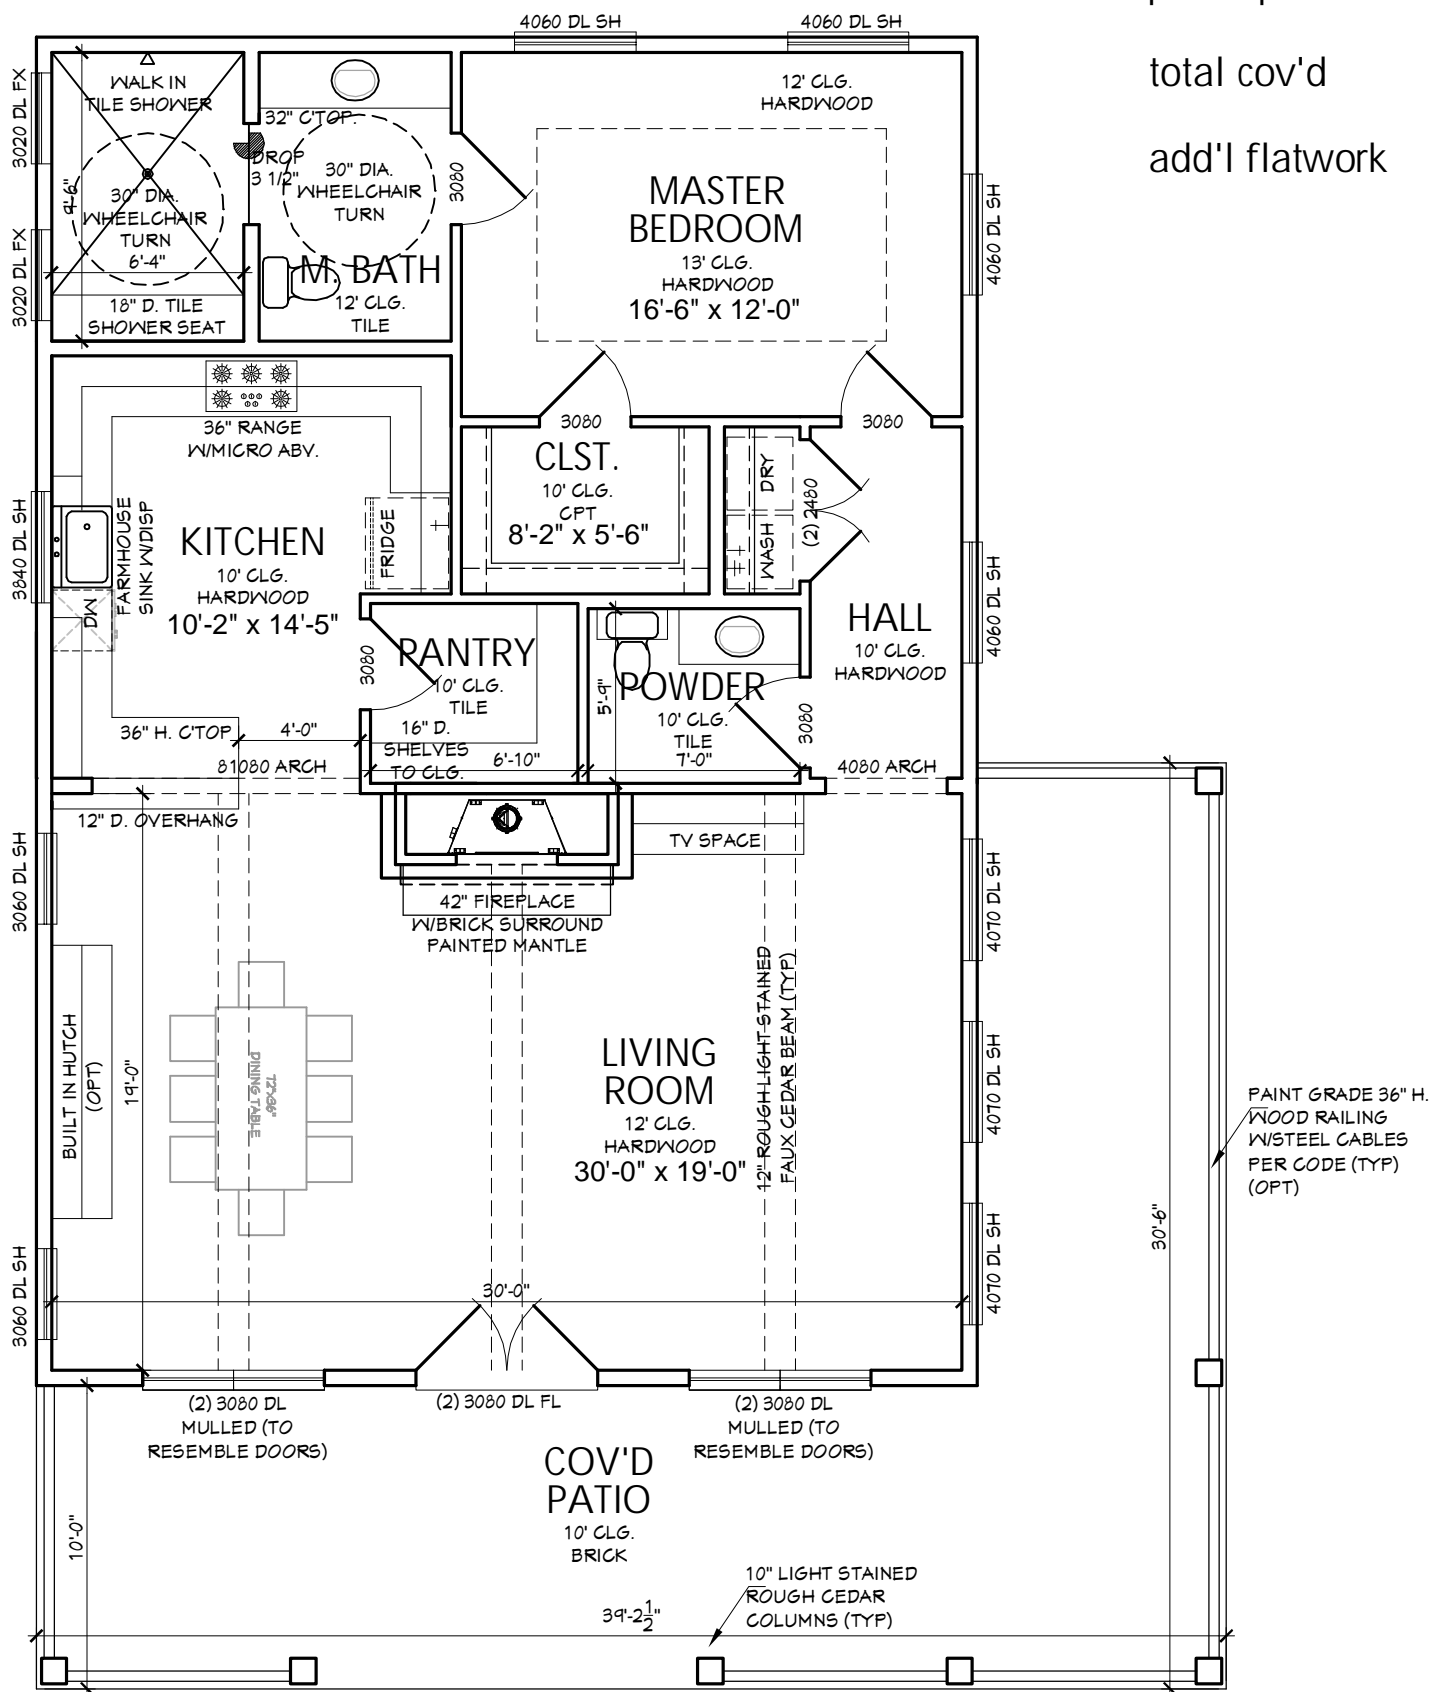

KURK★HOMES

Custom Builders

square footage	
first floor	1377
second floor	0
total	1377
garage	0
porch/patio	560
total cov'd	1937
add'l flatwork	0

Farmhouse Retreat

26 Sep 16 Plans, specifications, community amenities, standard features, availability and prices are subject to change without notice. Calculations for square footage are approximate.