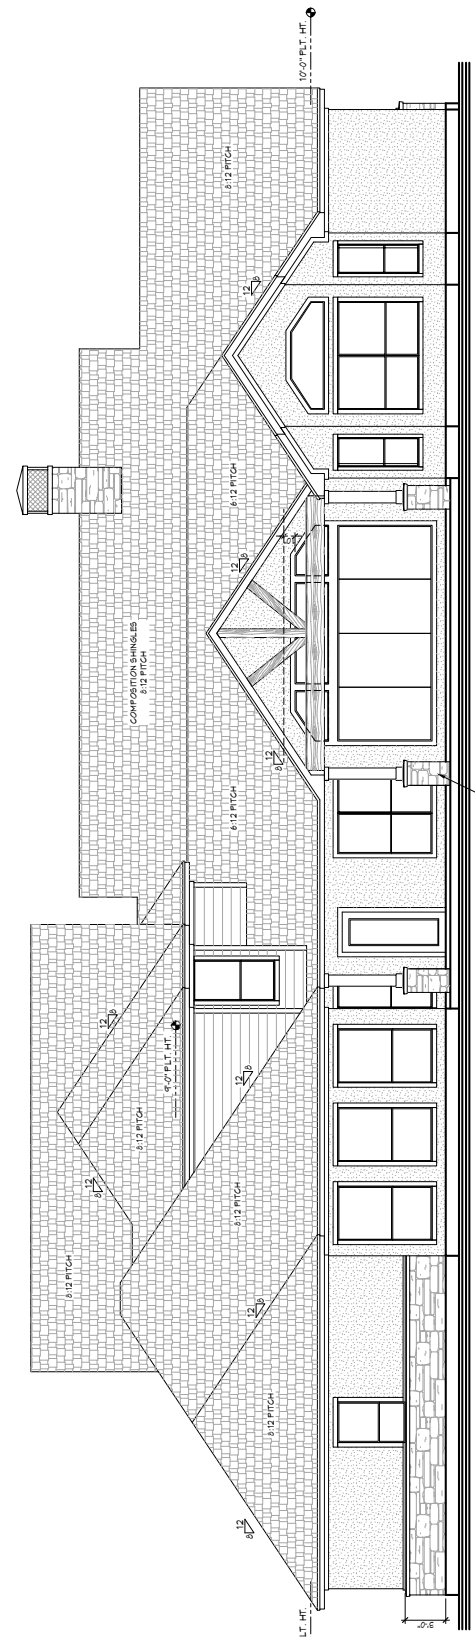

Willowcreek Modern Farmhouse

square footage	
first floor	3601
second floor	1509
total	5310
garage	1192
porch	232
patio	994
casita	532
total cov'd	8262
add'l flatwork	0

First Floor Plan

Willowcreek Modern Farmhouse

Second Floor Plan

FRONT ELEVATION

REAR ELEVATION

Willowcreek Modern Farmhouse

12 JAN 2018

LEFT ELEVATION

RIGHT ELEVATION

Willowcreek Modern Farmhouse