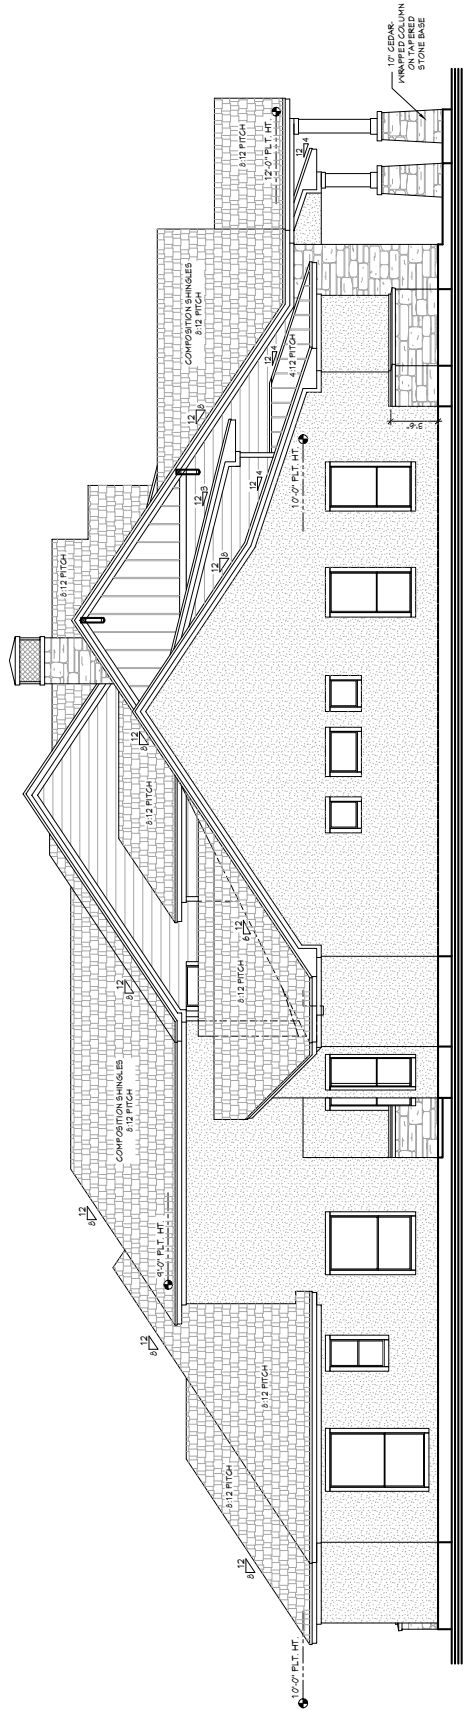

Willowcreek Modern Farmhouse

square footage	
first floor	3601
second floor	1509
total	5310
garage	1192
porch	232
patio	994
casita	532
total cov'd	8262
add'l flatwork	0

First Floor Plan

Willowcreek Modern Farmhouse

Second Floor Plan

FRONT ELEVATION

REAR ELEVATION

Willowcreek Modern Farmhouse

12 JAN 2018

LEFT ELEVATION

RIGHT ELEVATION

Willowcreek Modern Farmhouse