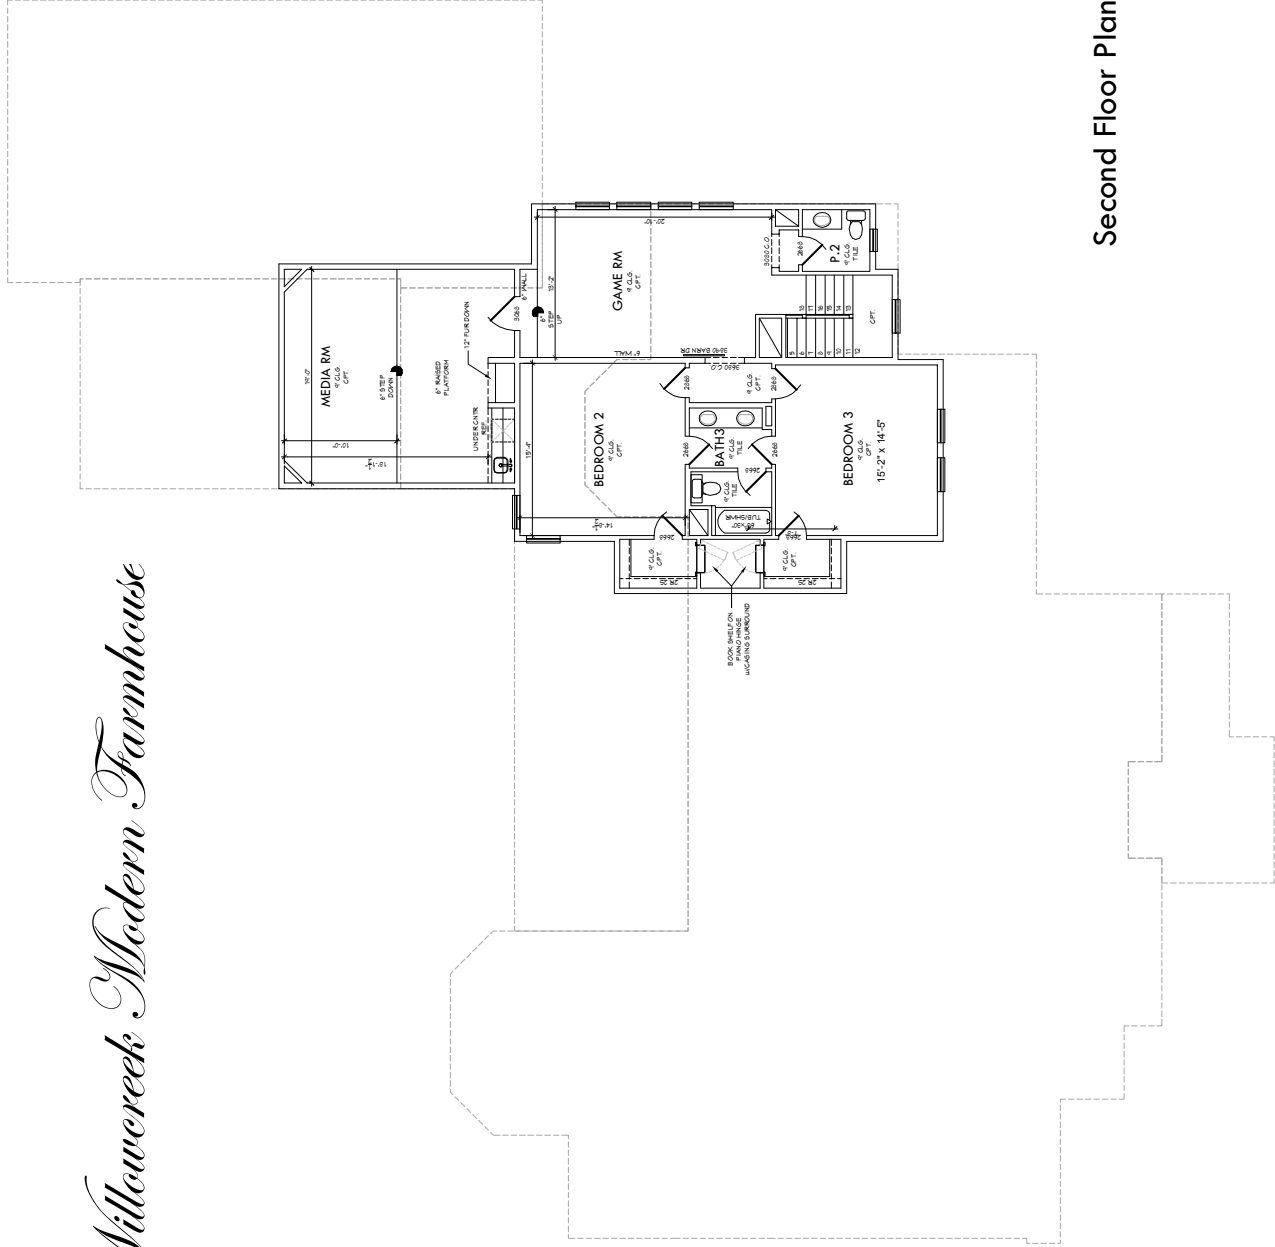

Willowcreek Modern Farmhouse

square footage	
first floor	3601
second floor	1509
total	5310
garage	1192
porch	232
patio	994
casita	532
total cov'd	8262
add'l flatwork	0

First Floor Plan

Willowcreek Modern Farmhouse

Second Floor Plan

FRONT ELEVATION

REAR ELEVATION

Willowcreek Modern Farmhouse

12 JAN 2018

LEFT ELEVATION

RIGHT ELEVATION

Willowcreek Modern Farmhouse