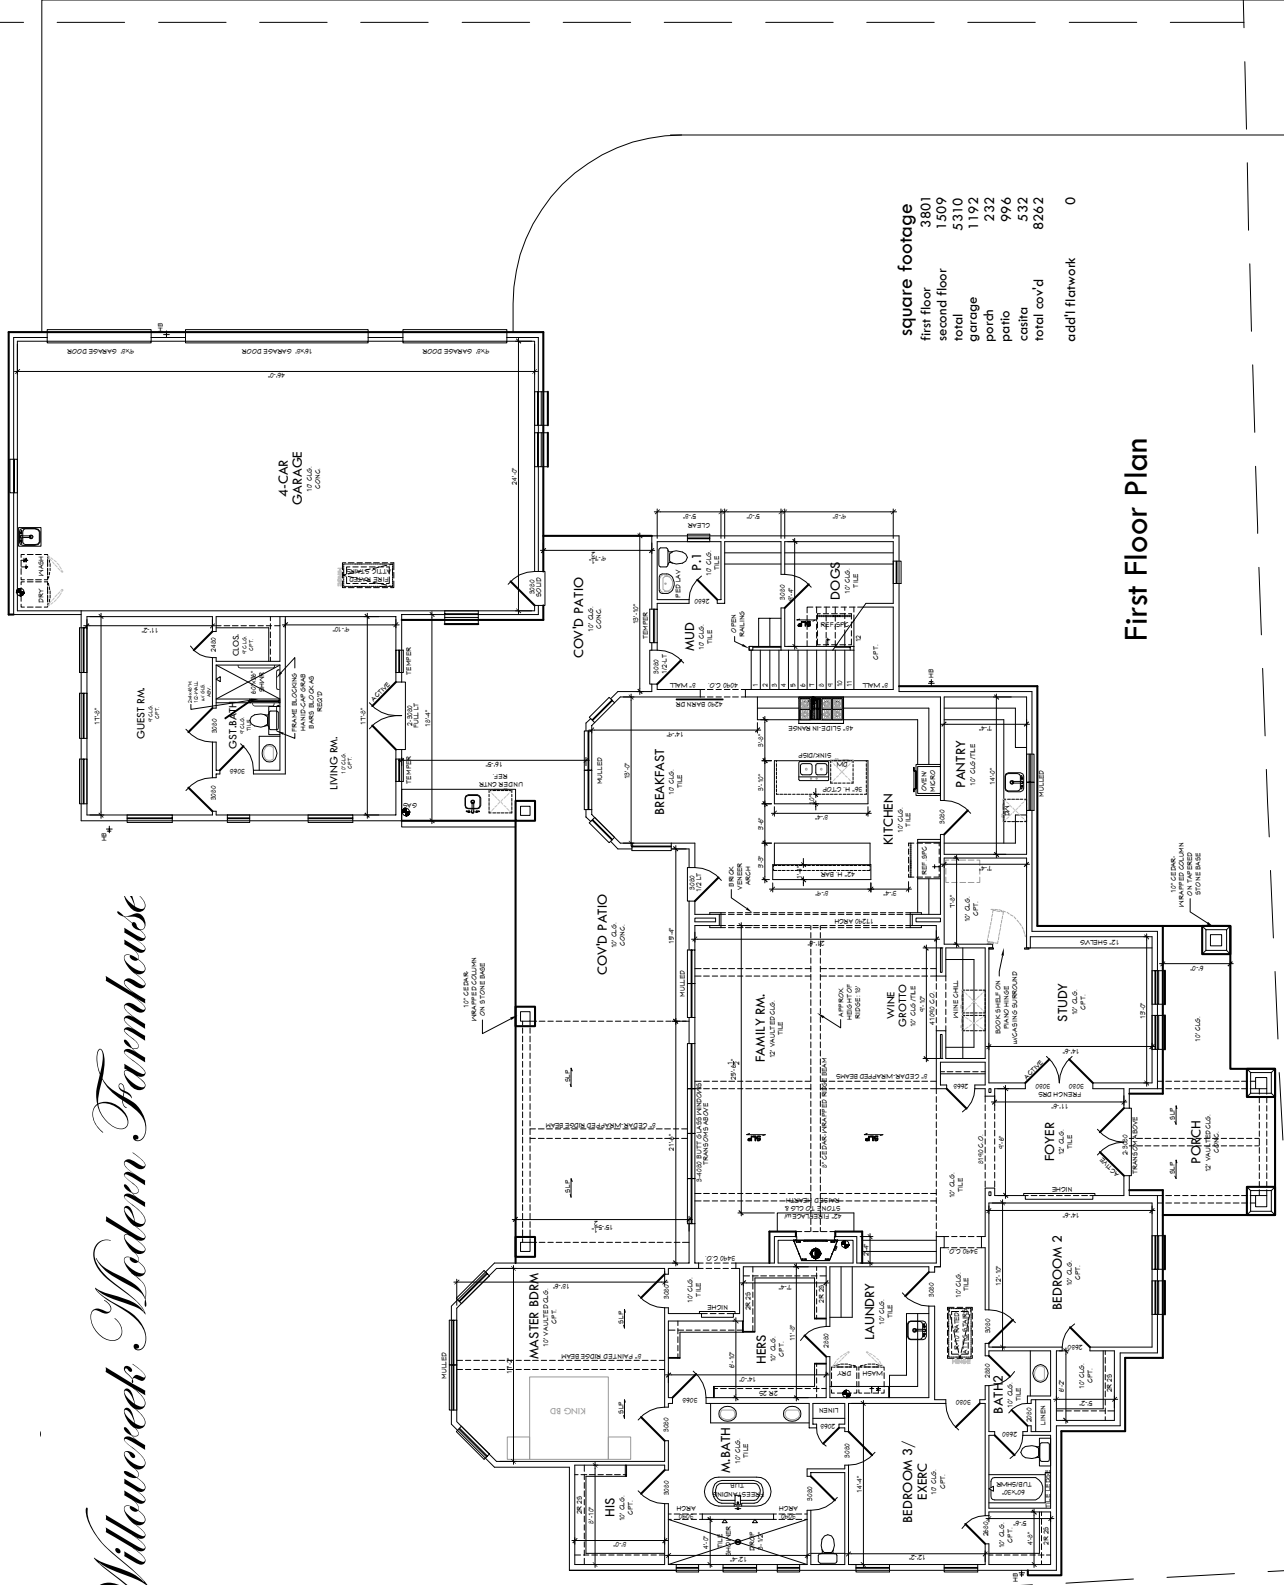

Willowcreek Modern Farmhouse

square footage	
first floor	3601
second floor	1509
total	5310
garage	1192
porch	232
patio	994
casita	532
total cov'd	8262
add'l flatwork	0

First Floor Plan

Willowcreek Modern Farmhouse

Second Floor Plan

FRONT ELEVATION

REAR ELEVATION

Willowcreek Modern Farmhouse

12 JAN 2018

LEFT ELEVATION

RIGHT ELEVATION

Willowcreek Modern Farmhouse